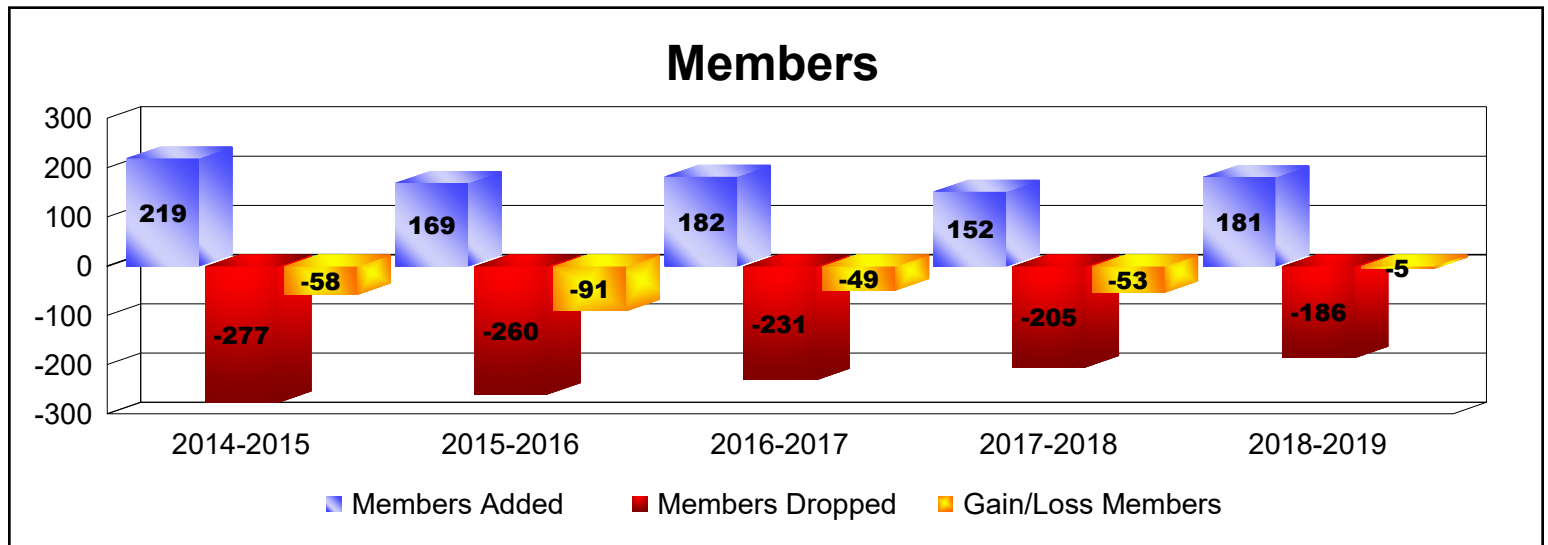

Year	New Clubs	Dropped Clubs	Gain/ Loss Clubs	New Members	Charter Members	Reinstate Members	Transfer Members	Total Member Added	Total Members Dropped	Gain/ Loss Members
2014-2015	1	-2	-1	164	27	0	28	219	-277	-58
2015-2016	0	-1	-1	137	2	10	20	169	-260	-91
2016-2017	0	-2	-2	156	4	7	15	182	-231	-49
2017-2018	0	-4	-4	131	2	2	17	152	-205	-53
2018-2019	1	-2	-1	130	27	8	16	181	-186	-5
<b>Average</b>	<b>0</b>	<b>-2</b>	<b>-2</b>	<b>144</b>	<b>12</b>	<b>5</b>	<b>19</b>	<b>181</b>	<b>-232</b>	<b>-51</b>

Year	New Clubs	Dropped Clubs	Gain/ Loss Clubs	New Members	Charter Members	Reinstate Members	Transfer Members	Total Member Added	Total Members Dropped	Gain/ Loss Members
2014-2015	0	-1	-1	12	0	0	0	12	-68	-56
2015-2016	0	0	0	26	0	17	0	43	-59	-16
2016-2017	0	0	0	39	0	0	0	39	-34	5
2017-2018	0	0	0	1	0	0	0	1	-4	-3
2018-2019	0	-1	-1	1	0	0	1	2	-60	-58
<b>Average</b>	<b>0</b>	<b>0</b>	<b>0</b>	<b>16</b>	<b>0</b>	<b>3</b>	<b>0</b>	<b>19</b>	<b>-45</b>	<b>-26</b>