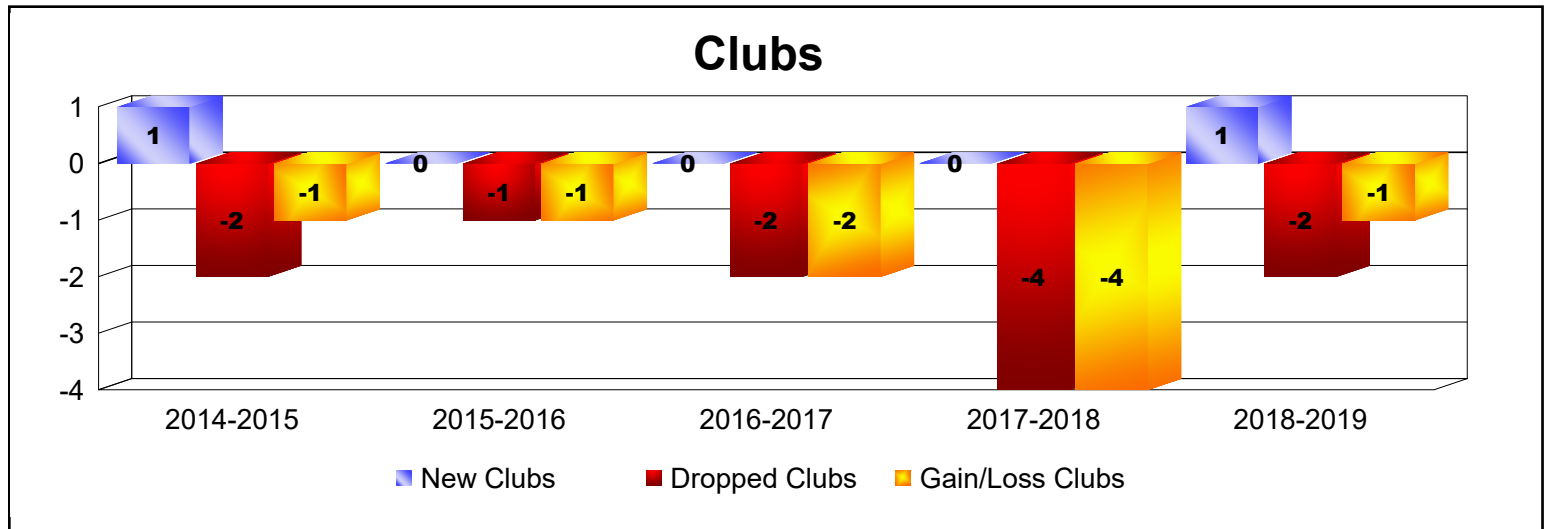

Year	New Clubs	Dropped Clubs	Gain/ Loss Clubs	New Members	Charter Members	Reinstate Members	Transfer Members	Total Member Added	Total Members Dropped	Gain/ Loss Members
2014-2015	1	-2	-1	164	27	0	28	219	-277	-58
2015-2016	0	-1	-1	137	2	10	20	169	-260	-91
2016-2017	0	-2	-2	156	4	7	15	182	-231	-49
2017-2018	0	-4	-4	131	2	2	17	152	-205	-53
2018-2019	1	-2	-1	130	27	8	16	181	-186	-5
<b>Average</b>	<b>0</b>	<b>-2</b>	<b>-2</b>	<b>144</b>	<b>12</b>	<b>5</b>	<b>19</b>	<b>181</b>	<b>-232</b>	<b>-51</b>

Year	New Clubs	Dropped Clubs	Gain/ Loss Clubs	New Members	Charter Members	Reinstate Members	Transfer Members	Total Member Added	Total Members Dropped	Gain/ Loss Members
2014-2015	0	-1	-1	12	0	0	0	12	-68	-56
2015-2016	0	0	0	26	0	17	0	43	-59	-16
2016-2017	0	0	0	39	0	0	0	39	-34	5
2017-2018	0	0	0	1	0	0	0	1	-4	-3
2018-2019	0	-1	-1	1	0	0	1	2	-60	-58
<b>Average</b>	<b>0</b>	<b>0</b>	<b>0</b>	<b>16</b>	<b>0</b>	<b>3</b>	<b>0</b>	<b>19</b>	<b>-45</b>	<b>-26</b>