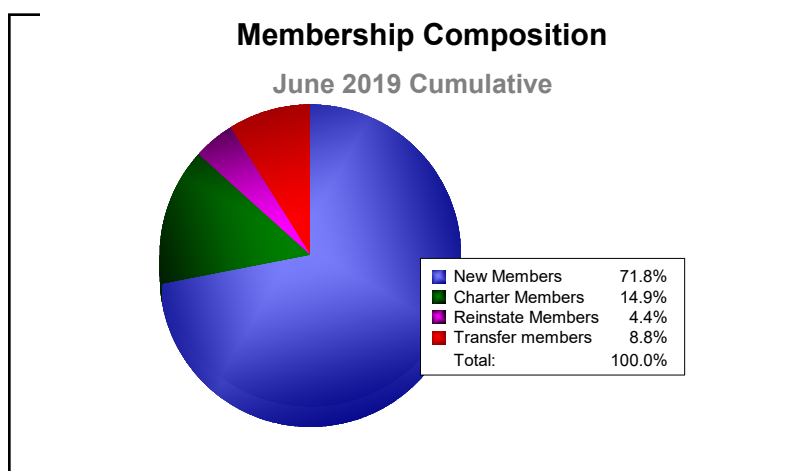

Year	New Clubs	Dropped Clubs	Gain/ Loss Clubs	New Members	Charter Members	Reinstate Members	Transfer Members	Total Member Added	Total Members Dropped	Gain/ Loss Members
2014-2015	1	-2	-1	164	27	0	28	219	-277	-58
2015-2016	0	-1	-1	137	2	10	20	169	-260	-91
2016-2017	0	-2	-2	156	4	7	15	182	-231	-49
2017-2018	0	-4	-4	131	2	2	17	152	-205	-53
2018-2019	1	-2	-1	130	27	8	16	181	-186	-5
<b>Average</b>	<b>0</b>	<b>-2</b>	<b>-2</b>	<b>144</b>	<b>12</b>	<b>5</b>	<b>19</b>	<b>181</b>	<b>-232</b>	<b>-51</b>

Year	New Clubs	Dropped Clubs	Gain/ Loss Clubs	New Members	Charter Members	Reinstate Members	Transfer Members	Total Member Added	Total Members Dropped	Gain/ Loss Members
2014-2015	0	-1	-1	12	0	0	0	12	-68	-56
2015-2016	0	0	0	26	0	17	0	43	-59	-16
2016-2017	0	0	0	39	0	0	0	39	-34	5
2017-2018	0	0	0	1	0	0	0	1	-4	-3
2018-2019	0	-1	-1	1	0	0	1	2	-60	-58
<b>Average</b>	<b>0</b>	<b>0</b>	<b>0</b>	<b>16</b>	<b>0</b>	<b>3</b>	<b>0</b>	<b>19</b>	<b>-45</b>	<b>-26</b>