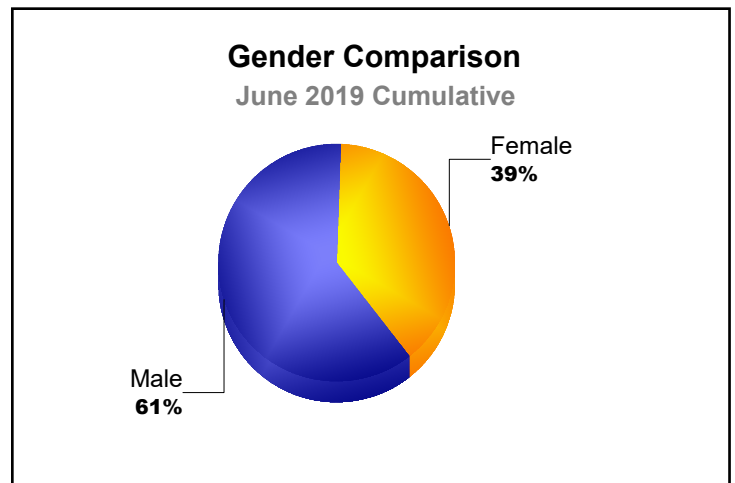

Year	New Clubs	Dropped Clubs	Gain/ Loss Clubs	New Members	Charter Members	Reinstate Members	Transfer Members	Total Member Added	Total Members Dropped	Gain/ Loss Members
2014-2015	1	-2	-1	164	27	0	28	219	-277	-58
2015-2016	0	-1	-1	137	2	10	20	169	-260	-91
2016-2017	0	-2	-2	156	4	7	15	182	-231	-49
2017-2018	0	-4	-4	131	2	2	17	152	-205	-53
2018-2019	1	-2	-1	130	27	8	16	181	-186	-5
<b>Average</b>	<b>0</b>	<b>-2</b>	<b>-2</b>	<b>144</b>	<b>12</b>	<b>5</b>	<b>19</b>	<b>181</b>	<b>-232</b>	<b>-51</b>